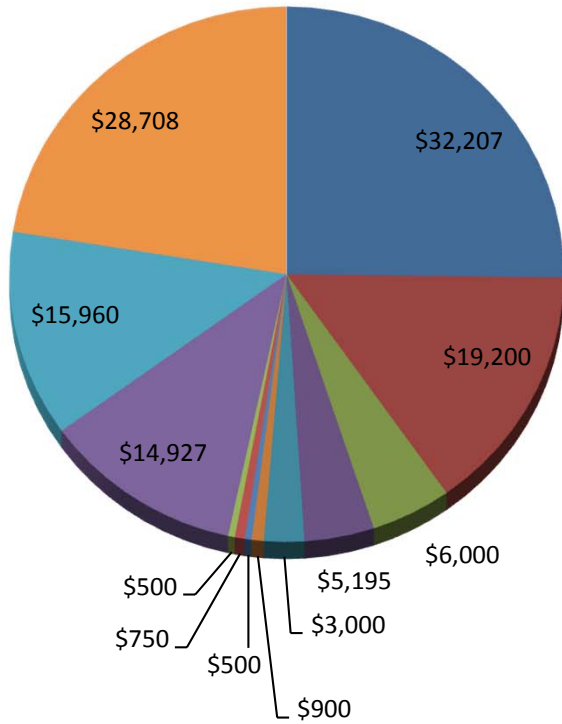

## Grant Funding Allocation

- 2011 Edward Byrne Justice Assistance Grant
- Missouri Department of Transportation Youth Alcohol Enforcement
- Missouri Department of Transportation Hazardous Moving Violation
- Missouri Department of Transportation Sobriety Check Point
- Missouri Blueprint for Safe Roadways Project
- Missouri Safety Center Youth Seat Belt Enforcement
- Missouri Safety Center St. Patrick's Weekend DWI Enforcement
- Missouri Safety Center Child Passenger Safety Enforcement
- Missouri Safety Center Youth Alcohol Enforcement
- Missouri Department of Public Safety Enforcing Underage Drinking Laws
- St. Joseph Youth Alliance Underage Alcohol Enforcement
- Missouri Police Chiefs Association Technology